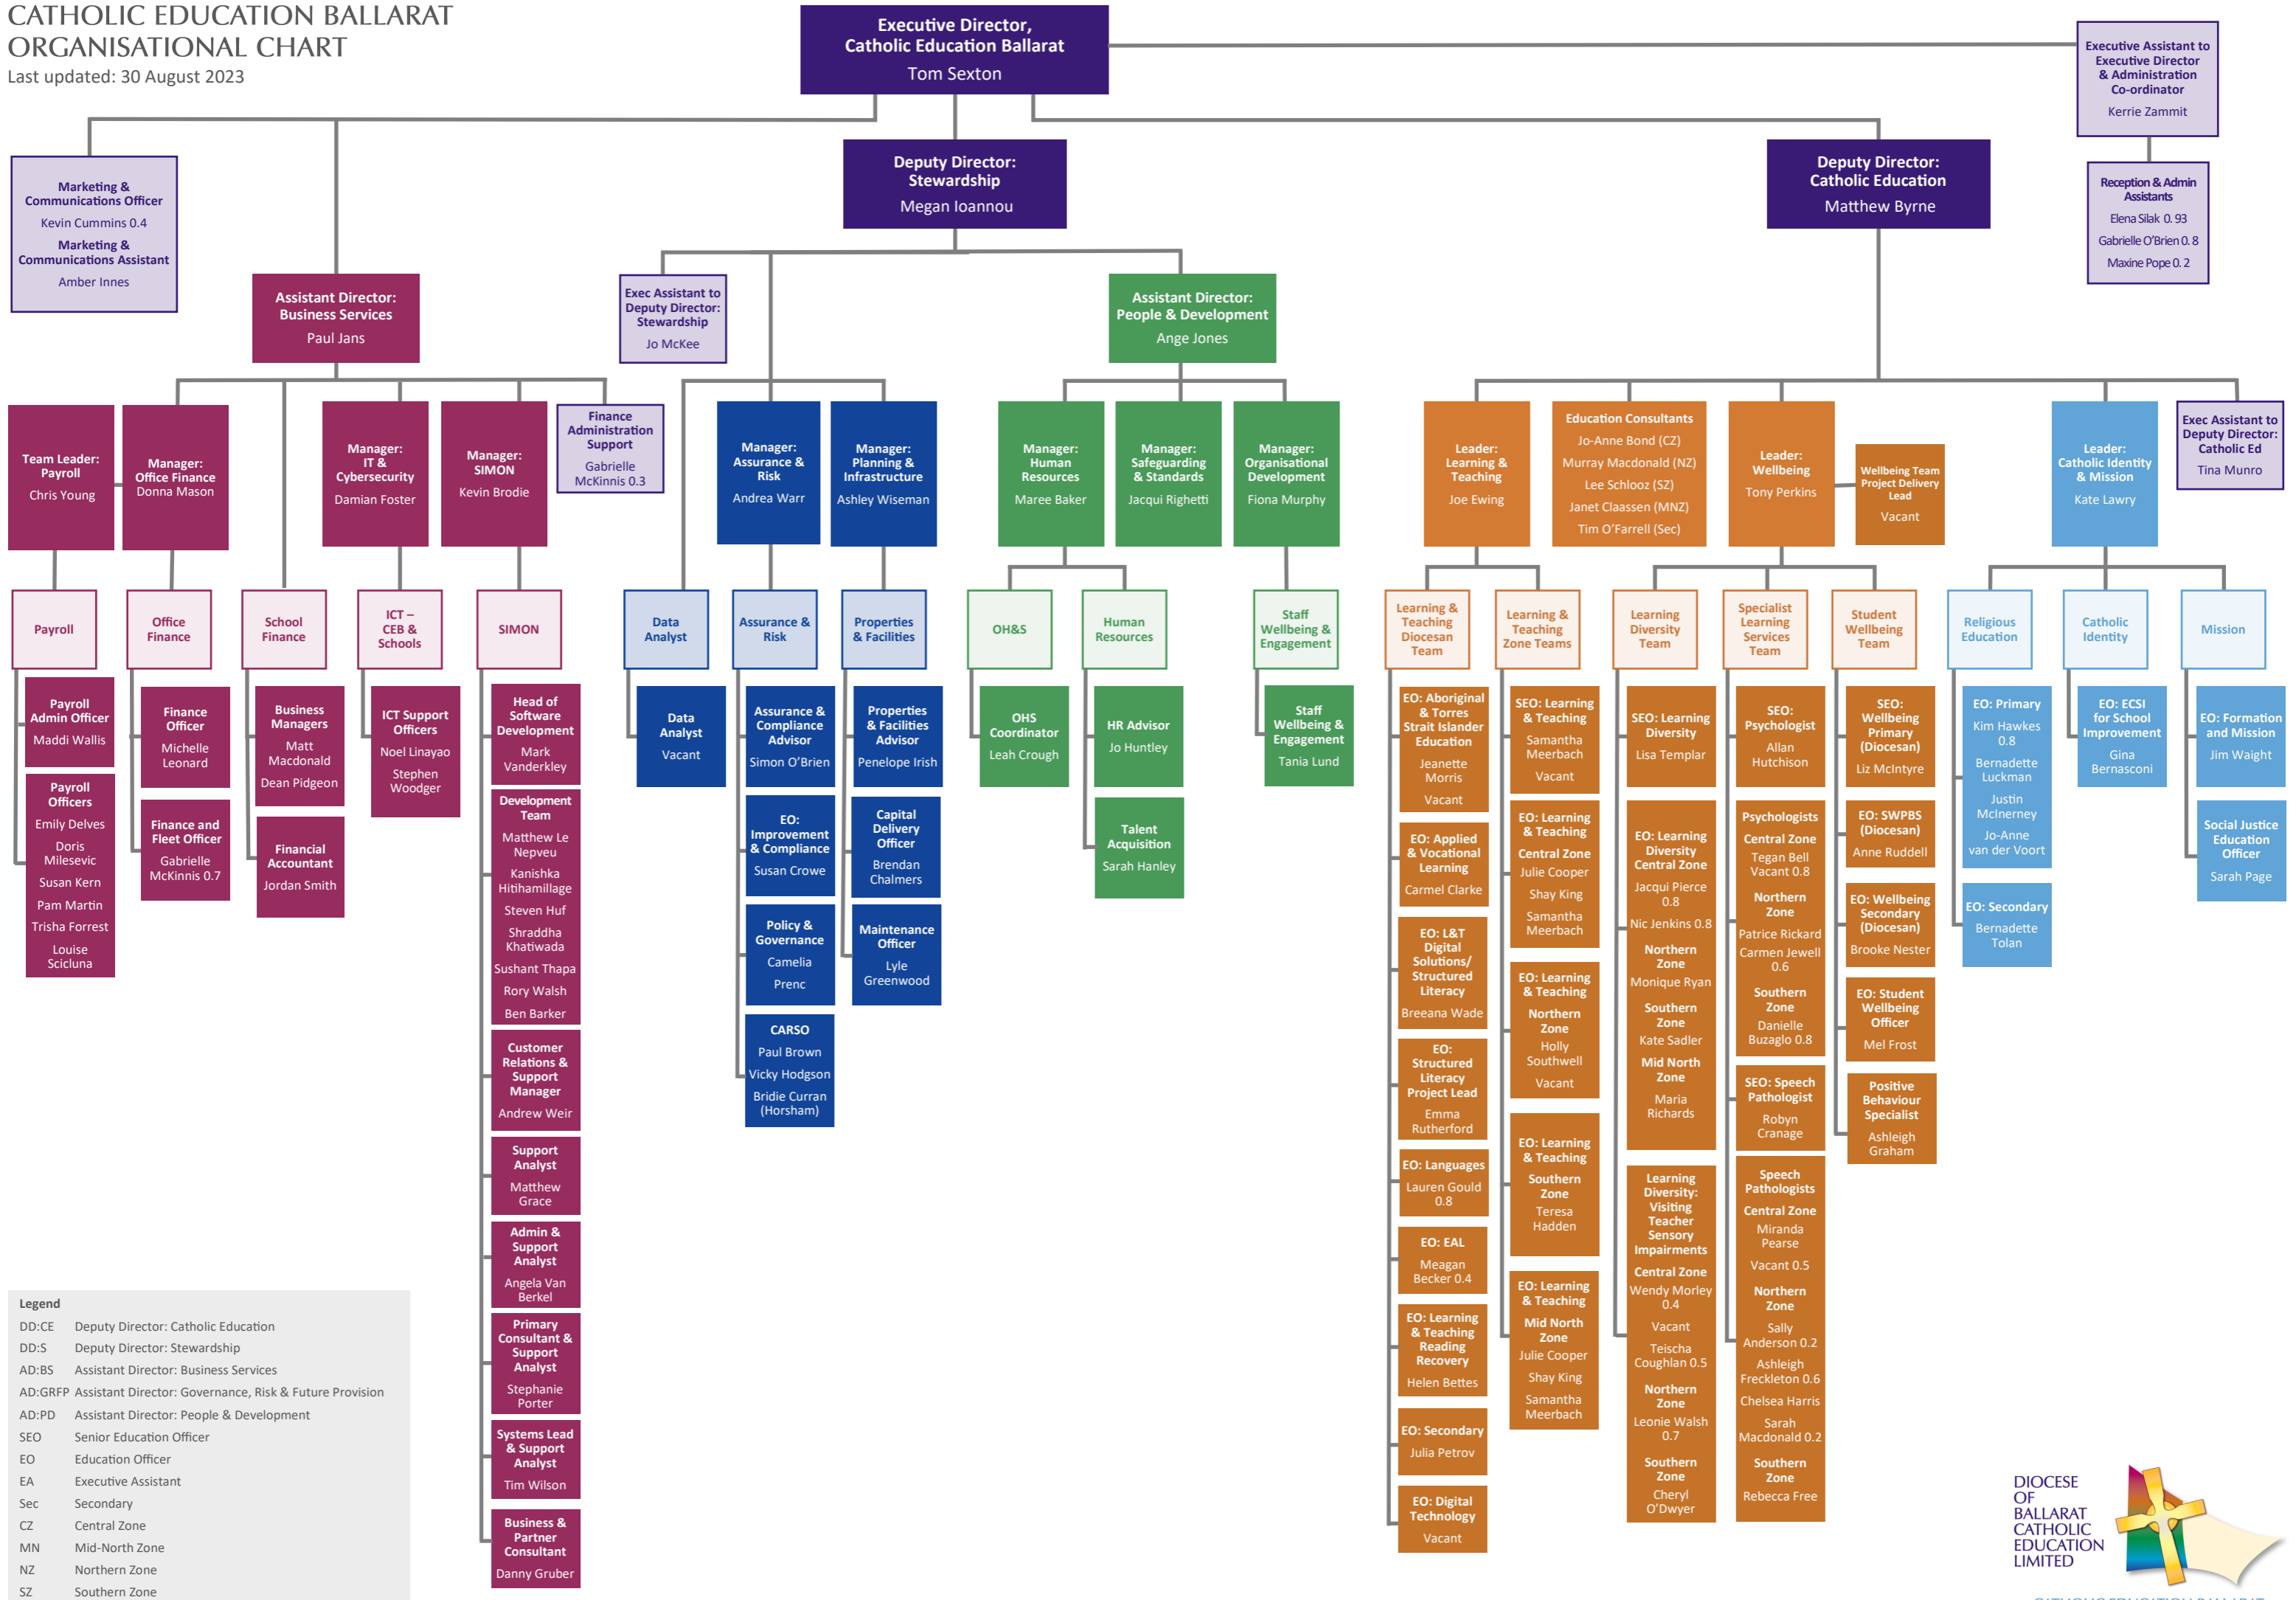

CATHOLIC EDUCATION BALLARAT ORGANISATIONAL CHART

Last updated: 30 August 2023

Legend

DD:CE	Deputy Director: Catholic Education
DD:S	Deputy Director: Stewardship
AD:BS	Assistant Director: Business Services
AD:GRFP	Assistant Director: Governance, Risk & Future Provision
AD:PD	Assistant Director: People & Development
SEO	Senior Education Officer
EO	Education Officer
EA	Executive Assistant
Sec	Secondary
CZ	Central Zone
MN	Mid-North Zone
NZ	Northern Zone
SZ	Southern Zone