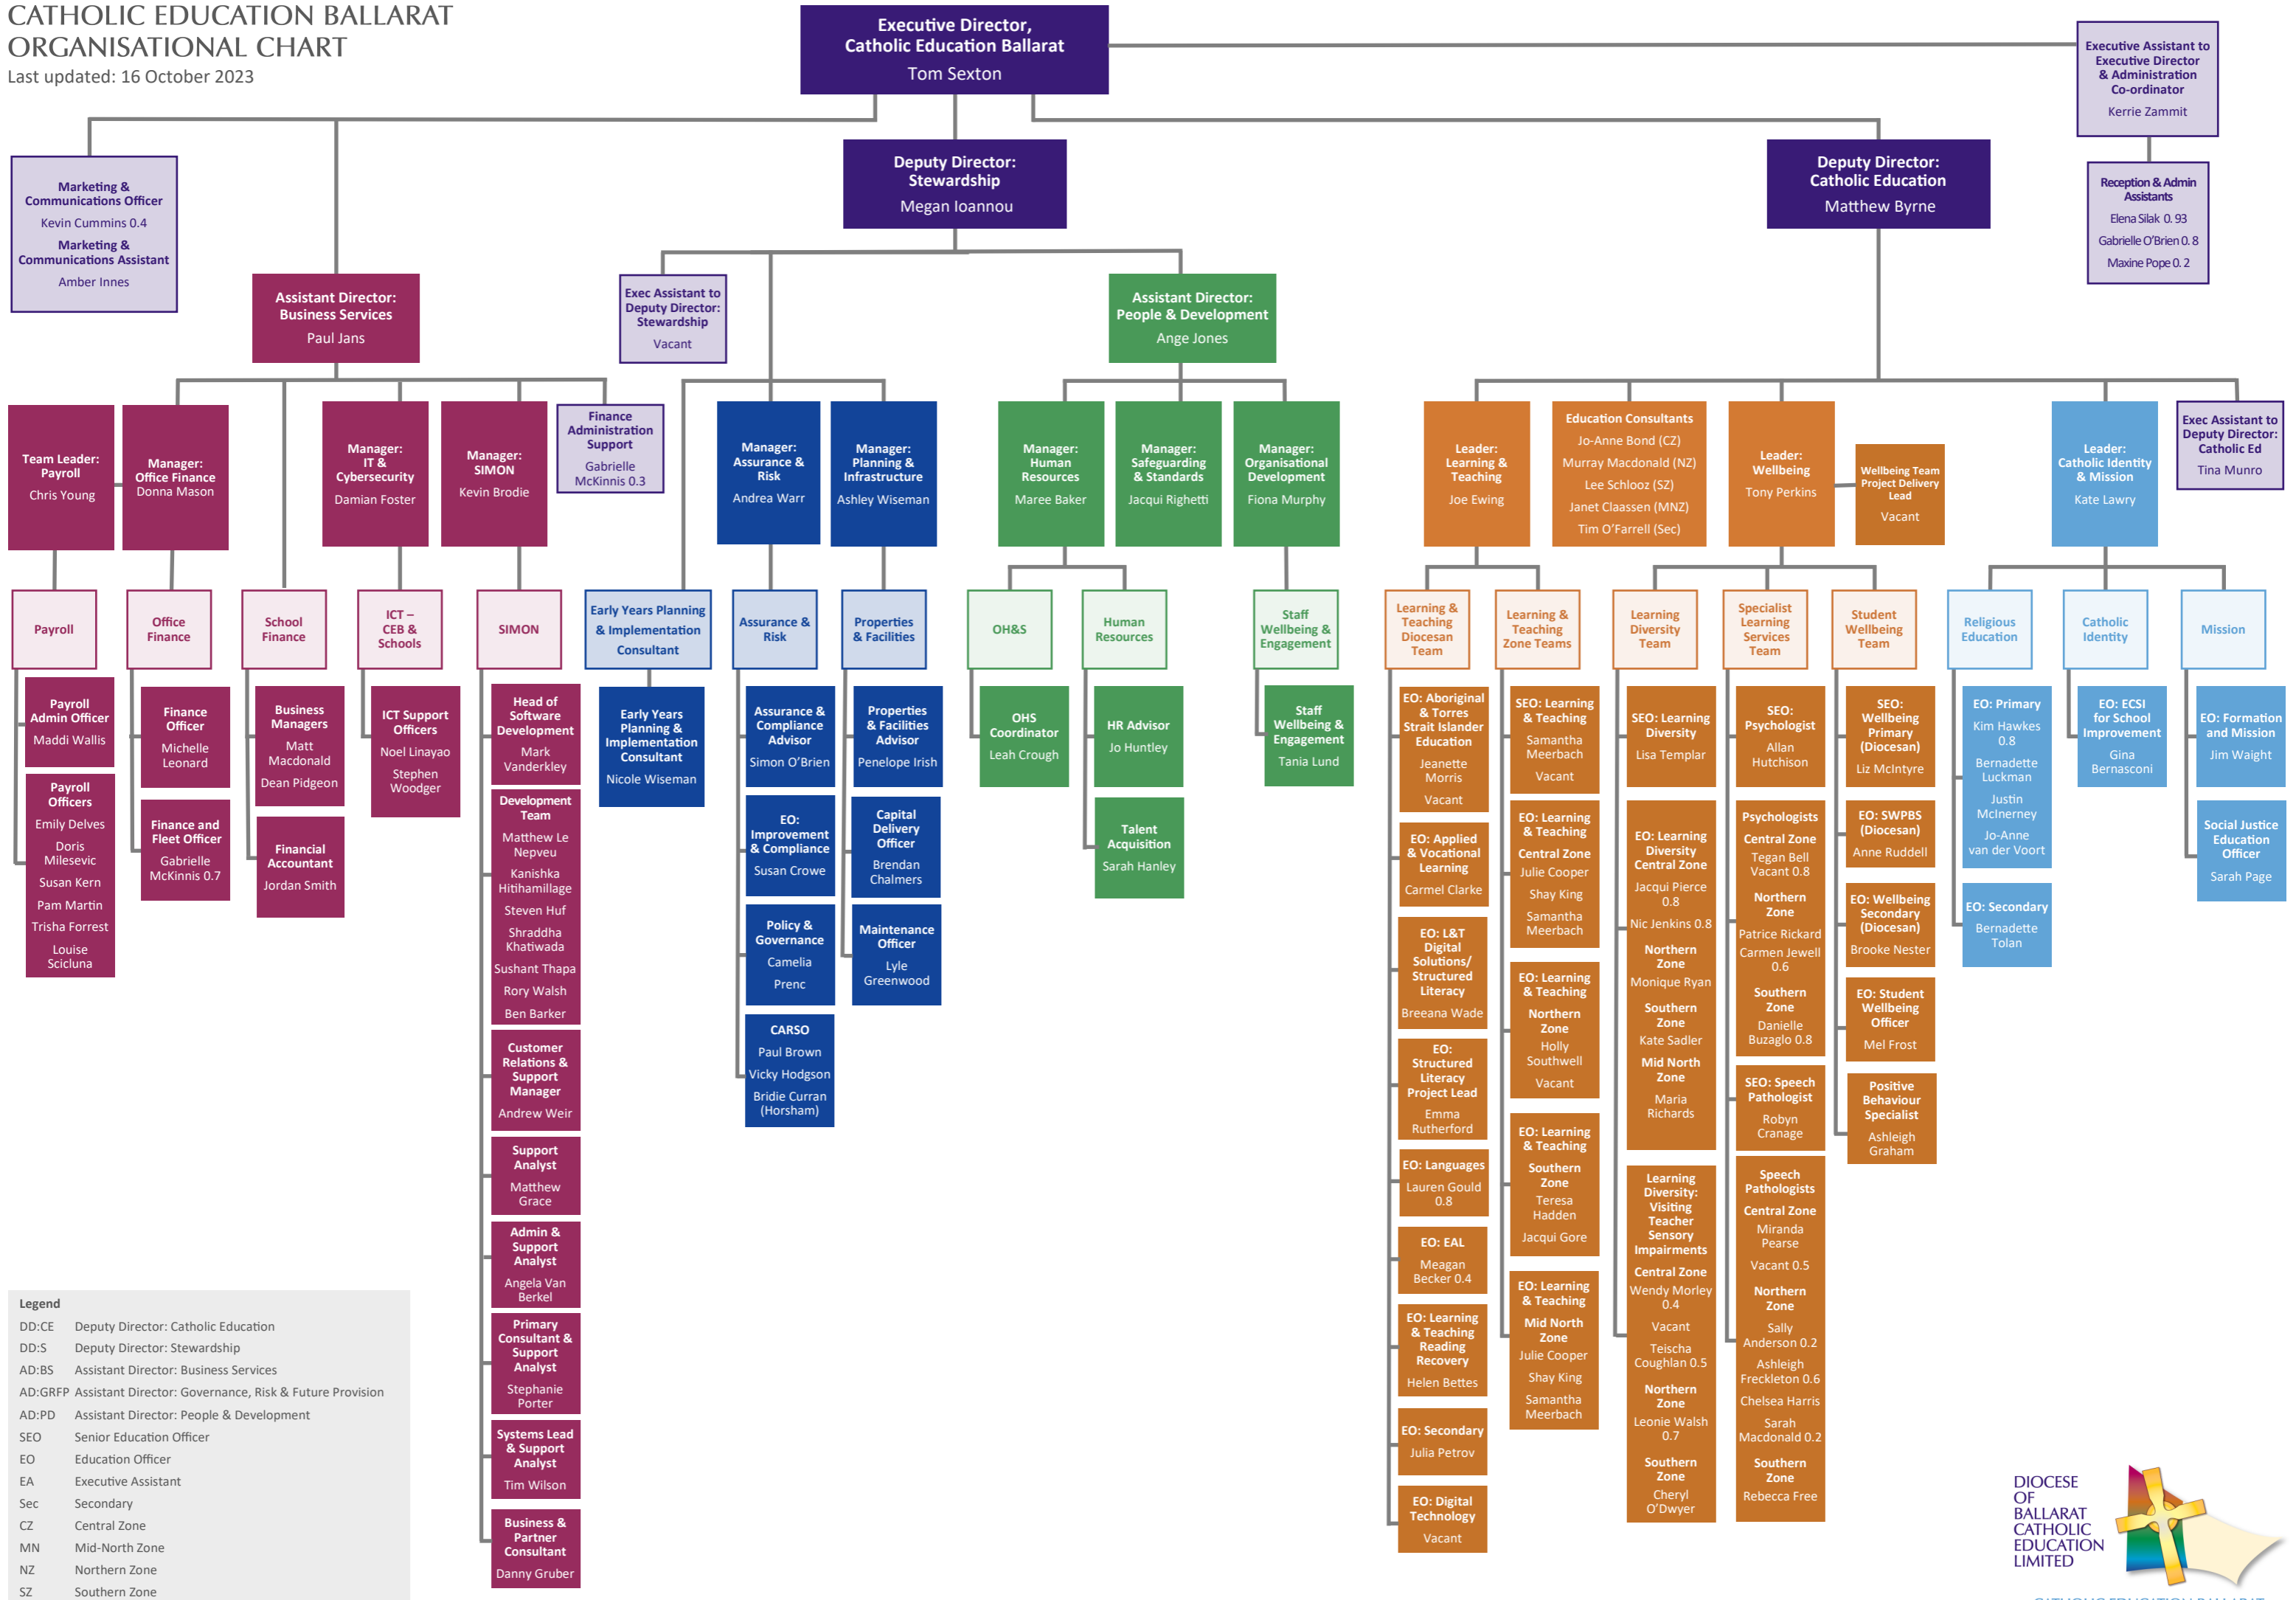

CATHOLIC EDUCATION BALLARAT ORGANISATIONAL CHART

Last updated: 16 October 2023

Legend

DD:CE	Deputy Director: Catholic Education
DD:S	Deputy Director: Stewardship
AD:BS	Assistant Director: Business Services
AD:GRFP	Assistant Director: Governance, Risk & Future Provision
AD:PD	Assistant Director: People & Development
SEO	Senior Education Officer
EO	Education Officer
EA	Executive Assistant
Sec	Secondary
CZ	Central Zone
MN	Mid-North Zone
NZ	Northern Zone
SZ	Southern Zone