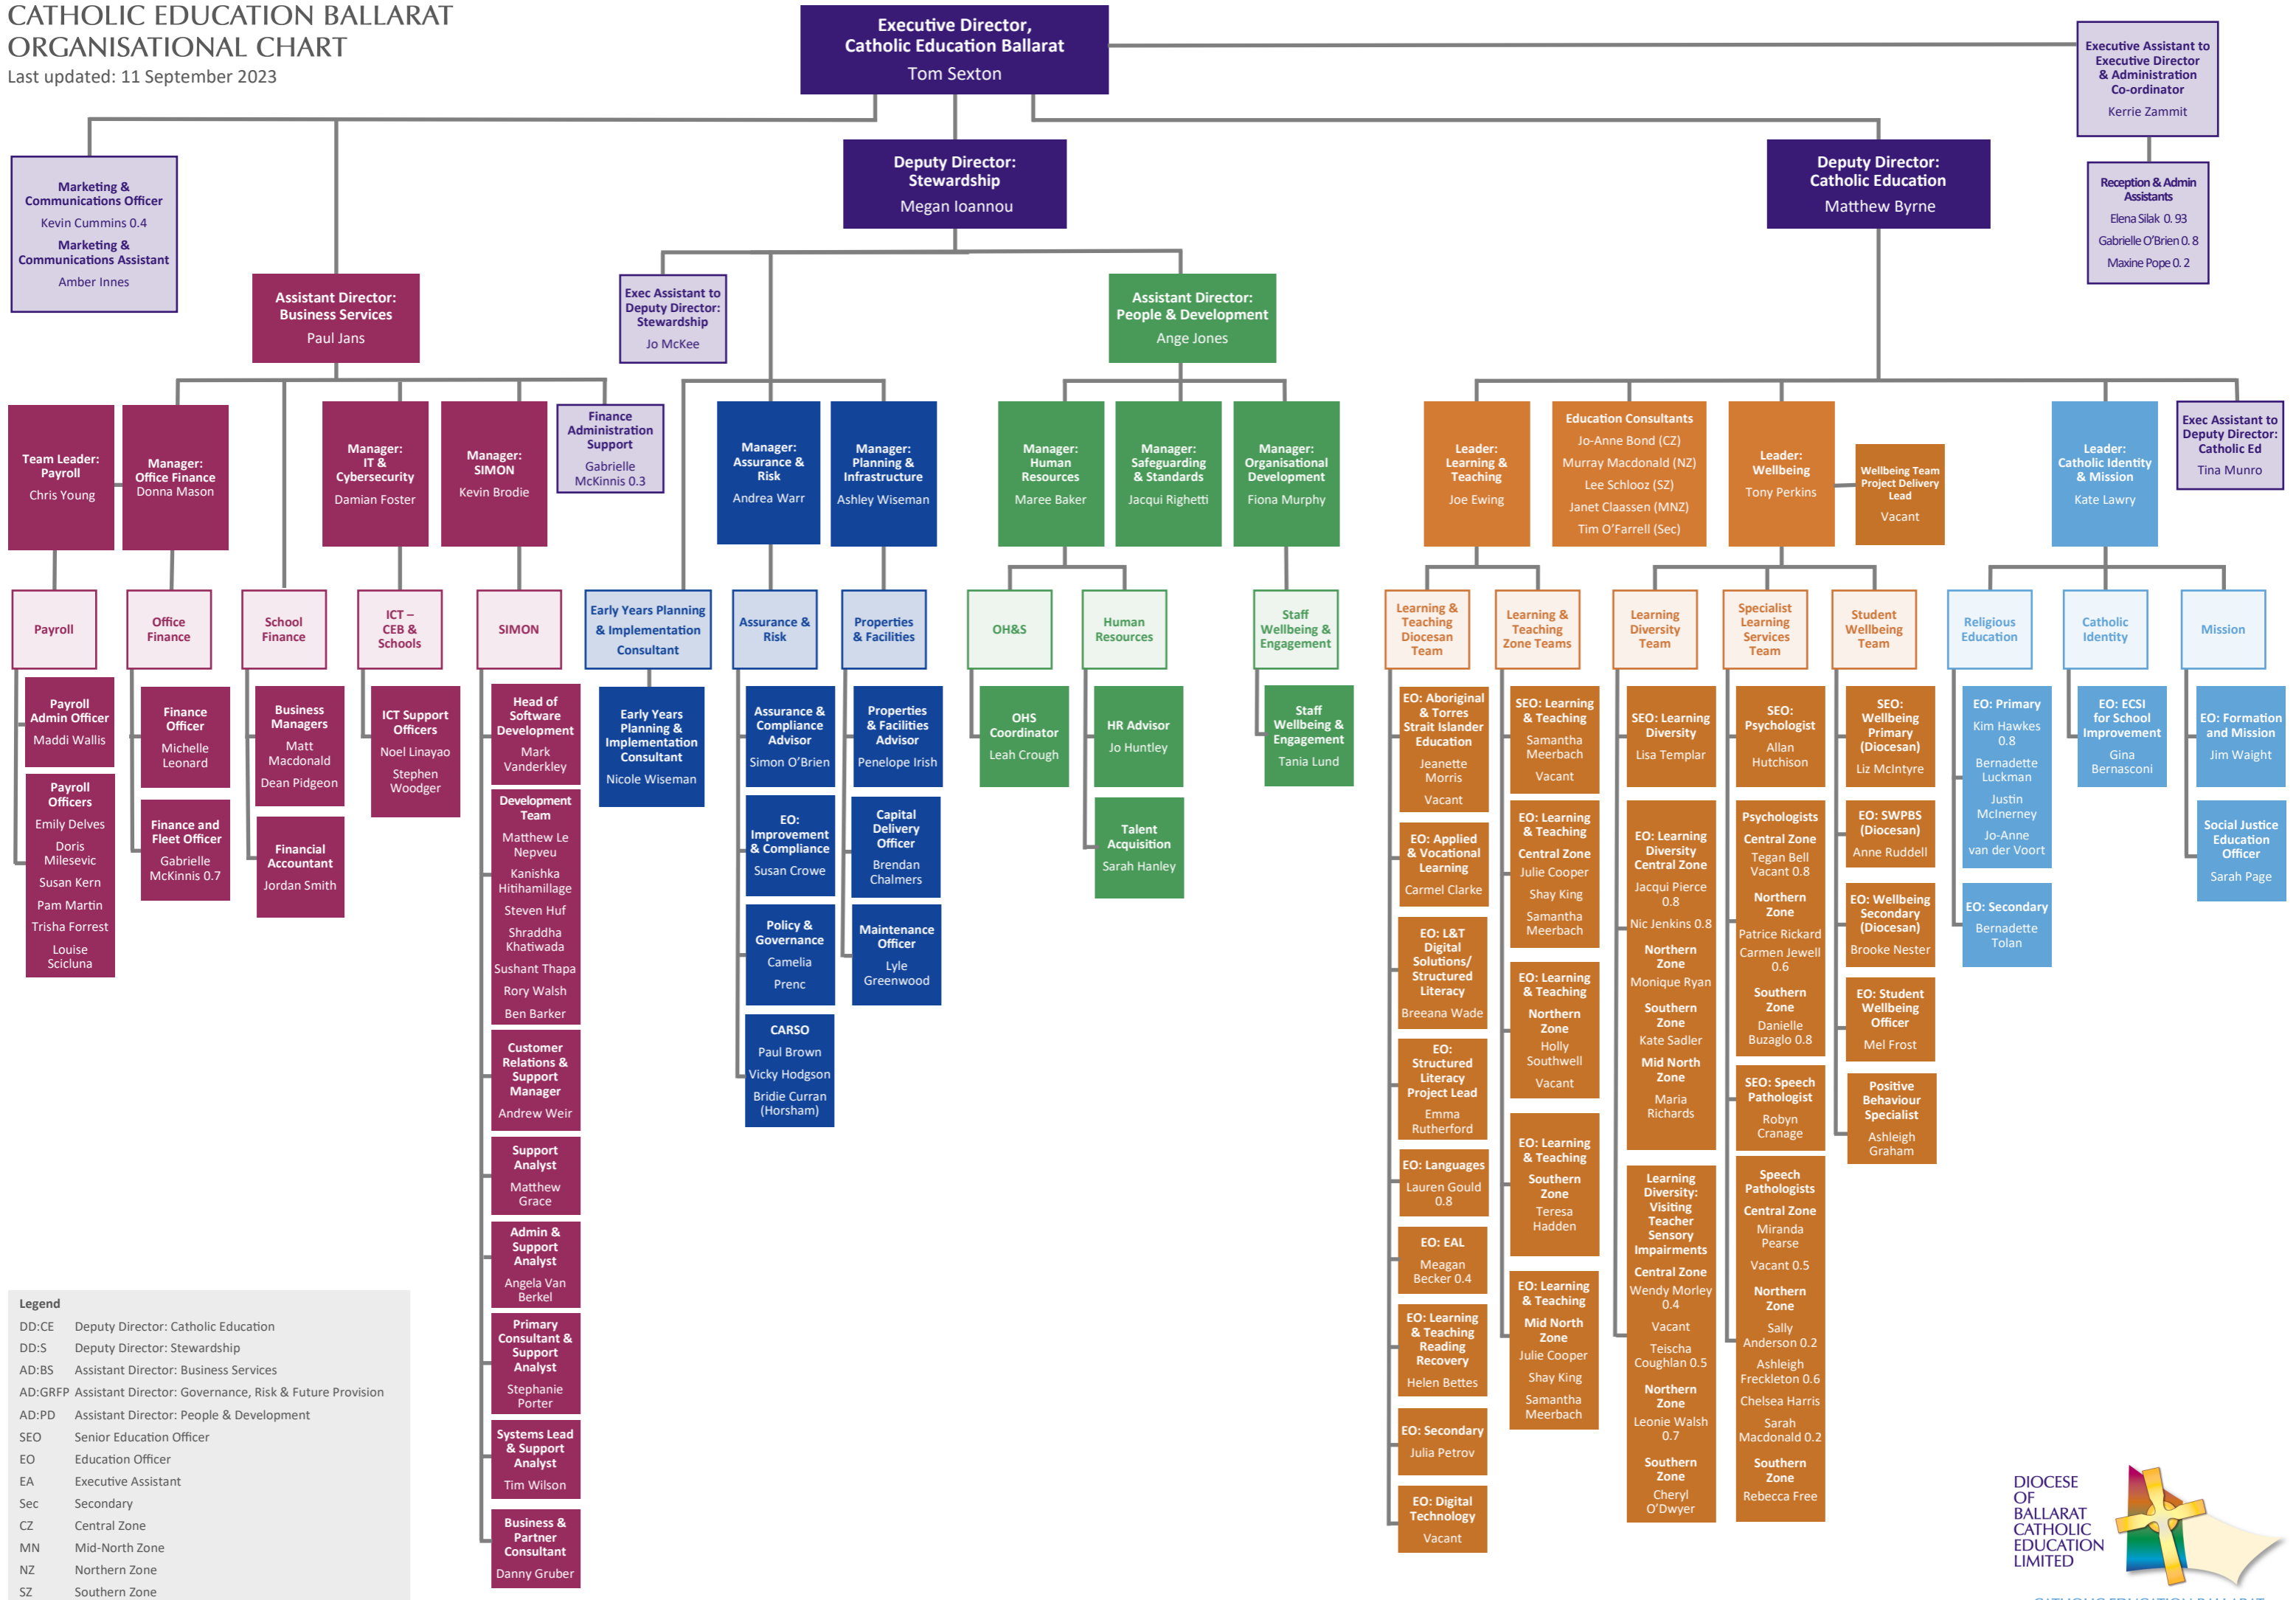

CATHOLIC EDUCATION BALLARAT ORGANISATIONAL CHART

Last updated: 11 September 2023

Legend

DD:CE	Deputy Director: Catholic Education
DD:S	Deputy Director: Stewardship
AD:BS	Assistant Director: Business Services
AD:GRFP	Assistant Director: Governance, Risk & Future Provision
AD:PD	Assistant Director: People & Development
SEO	Senior Education Officer
EO	Education Officer
EA	Executive Assistant
Sec	Secondary
CZ	Central Zone
MN	Mid-North Zone
NZ	Northern Zone
SZ	Southern Zone