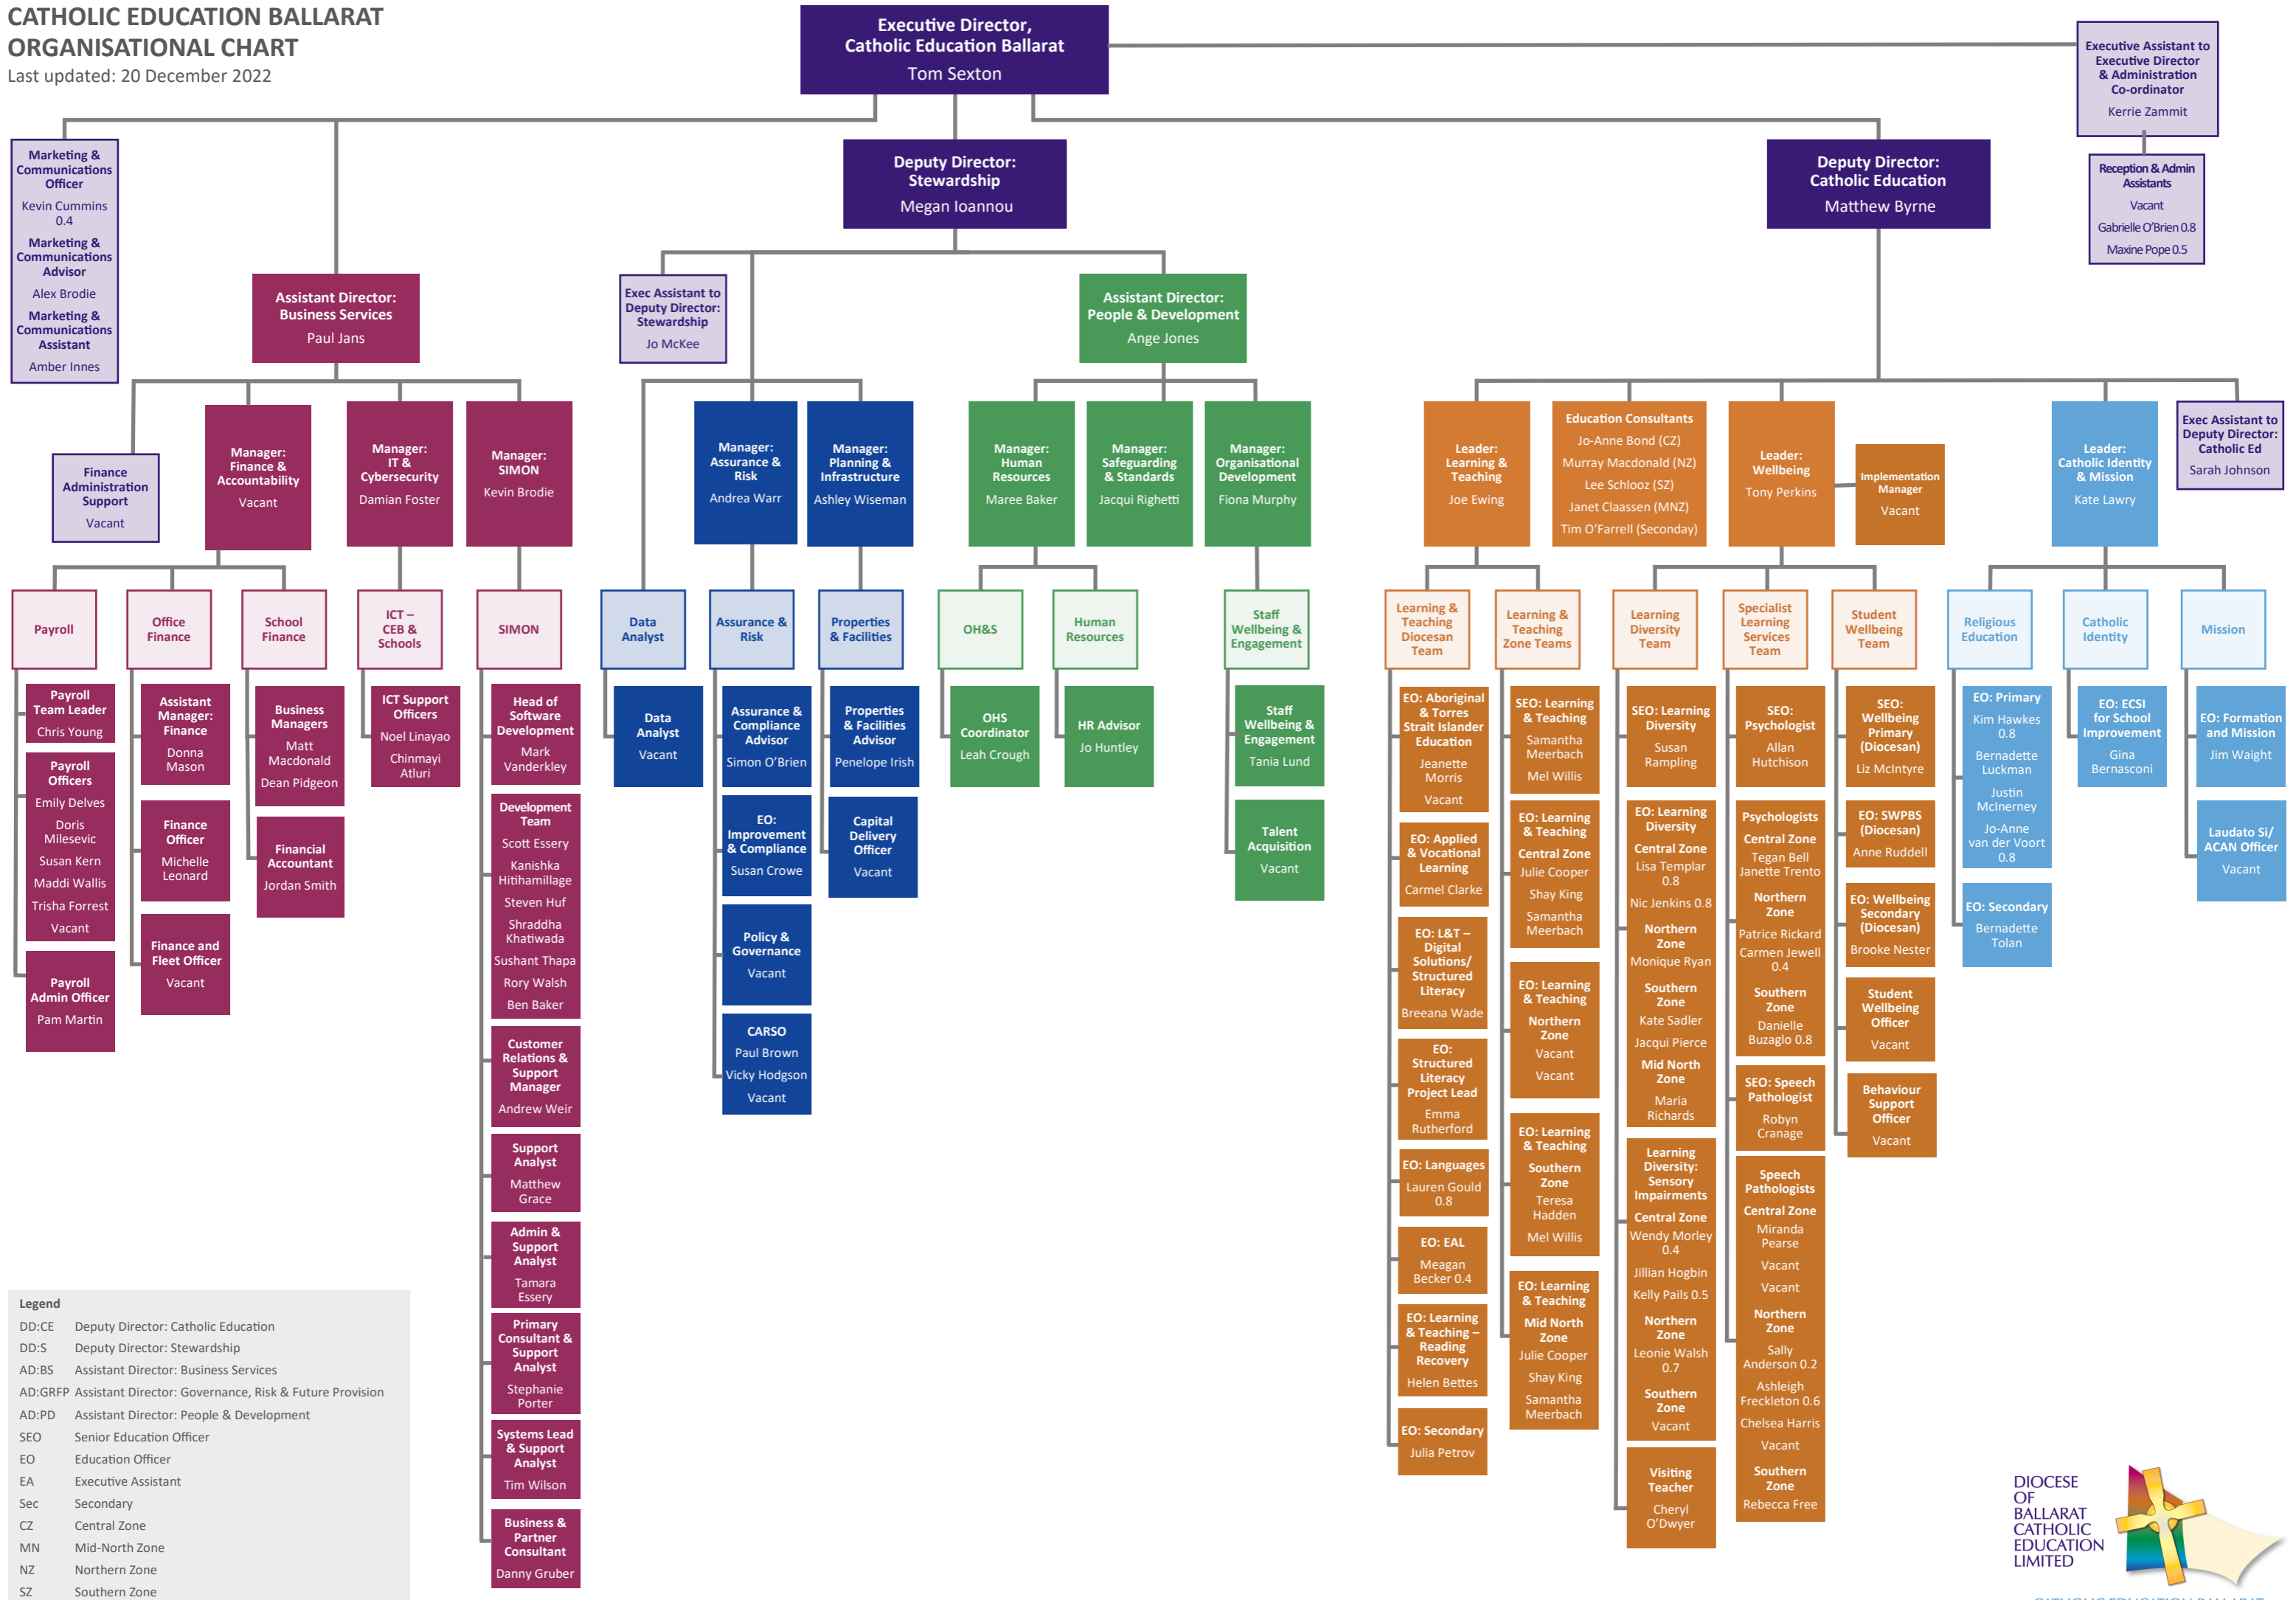

CATHOLIC EDUCATION BALLARAT ORGANISATIONAL CHART

Last updated: 20 December 2022

Legend	
DD:CE	Deputy Director: Catholic Education
DD:S	Deputy Director: Stewardship
AD:BS	Assistant Director: Business Services
AD:GRFP	Assistant Director: Governance, Risk & Future Provision
AD:PD	Assistant Director: People & Development
SEO	Senior Education Officer
EO	Education Officer
EA	Executive Assistant
Sec	Secondary
CZ	Central Zone
MN	Mid-North Zone
NZ	Northern Zone
SZ	Southern Zone