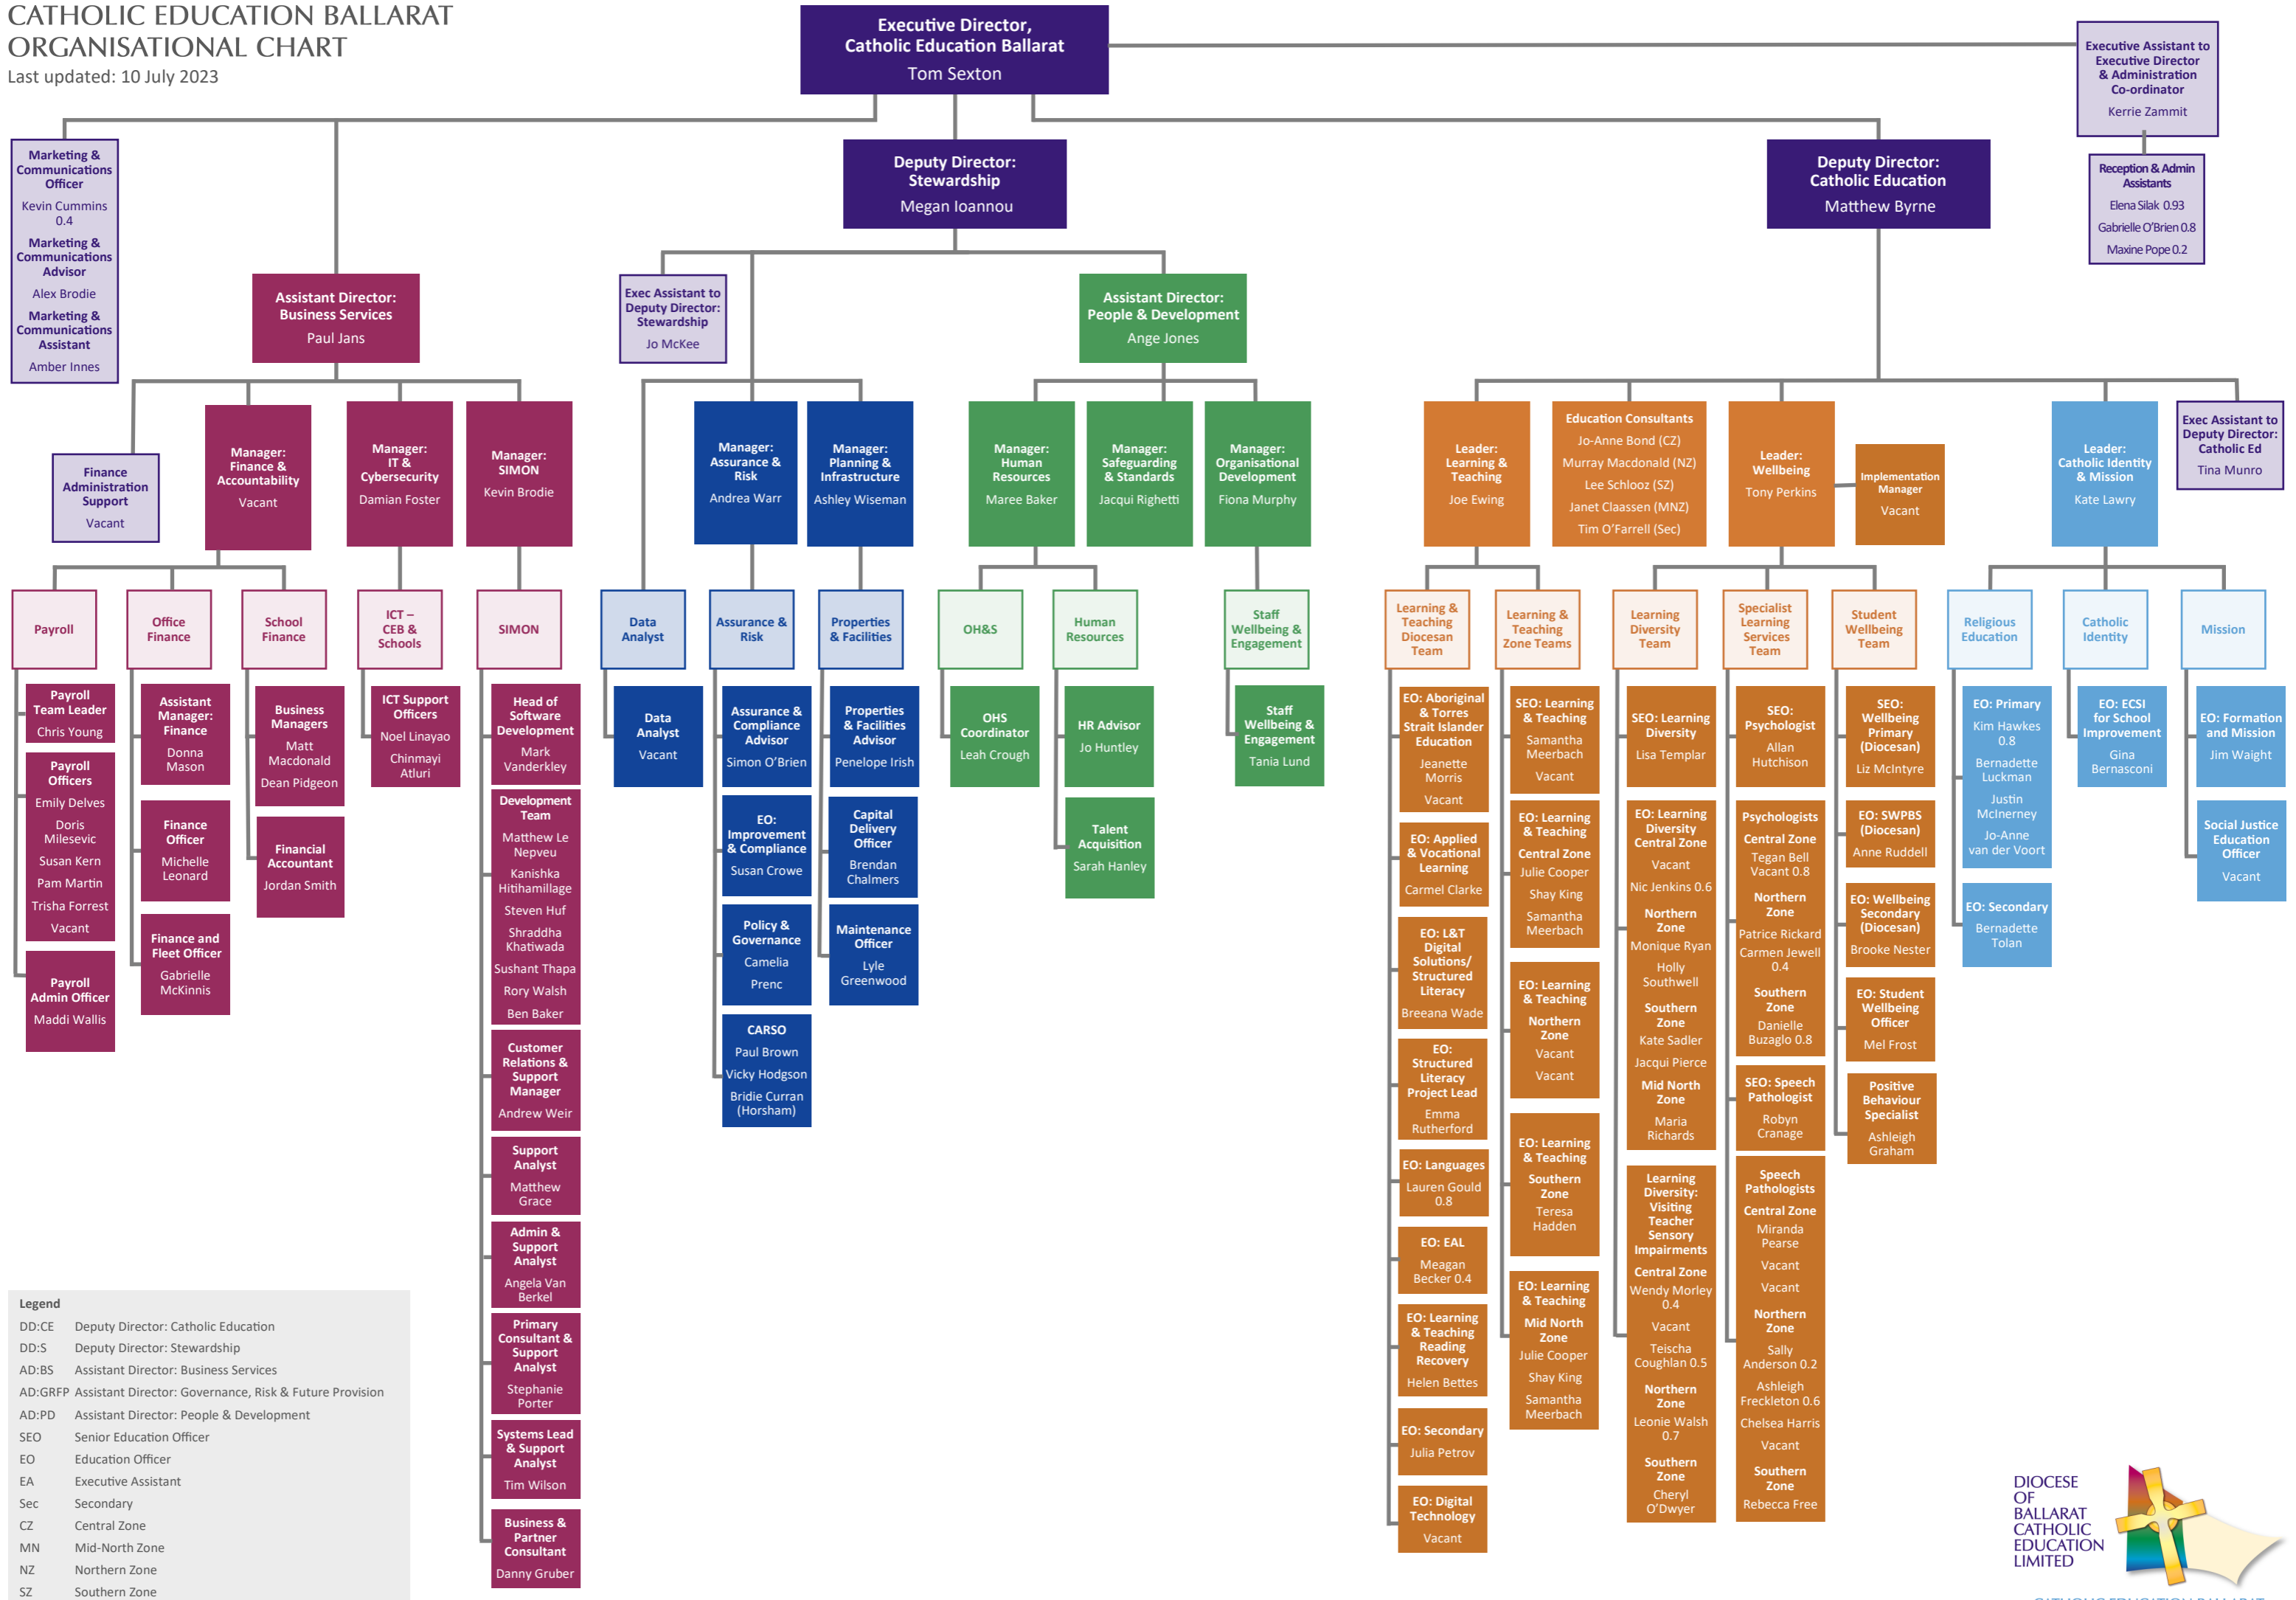

CATHOLIC EDUCATION BALLARAT ORGANISATIONAL CHART

Last updated: 10 July 2023

Legend	
DD:CE	Deputy Director: Catholic Education
DD:S	Deputy Director: Stewardship
AD:BS	Assistant Director: Business Services
AD:GRFP	Assistant Director: Governance, Risk & Future Provision
AD:PD	Assistant Director: People & Development
SEO	Senior Education Officer
EO	Education Officer
EA	Executive Assistant
Sec	Secondary
CZ	Central Zone
MN	Mid-North Zone
NZ	Northern Zone
SZ	Southern Zone