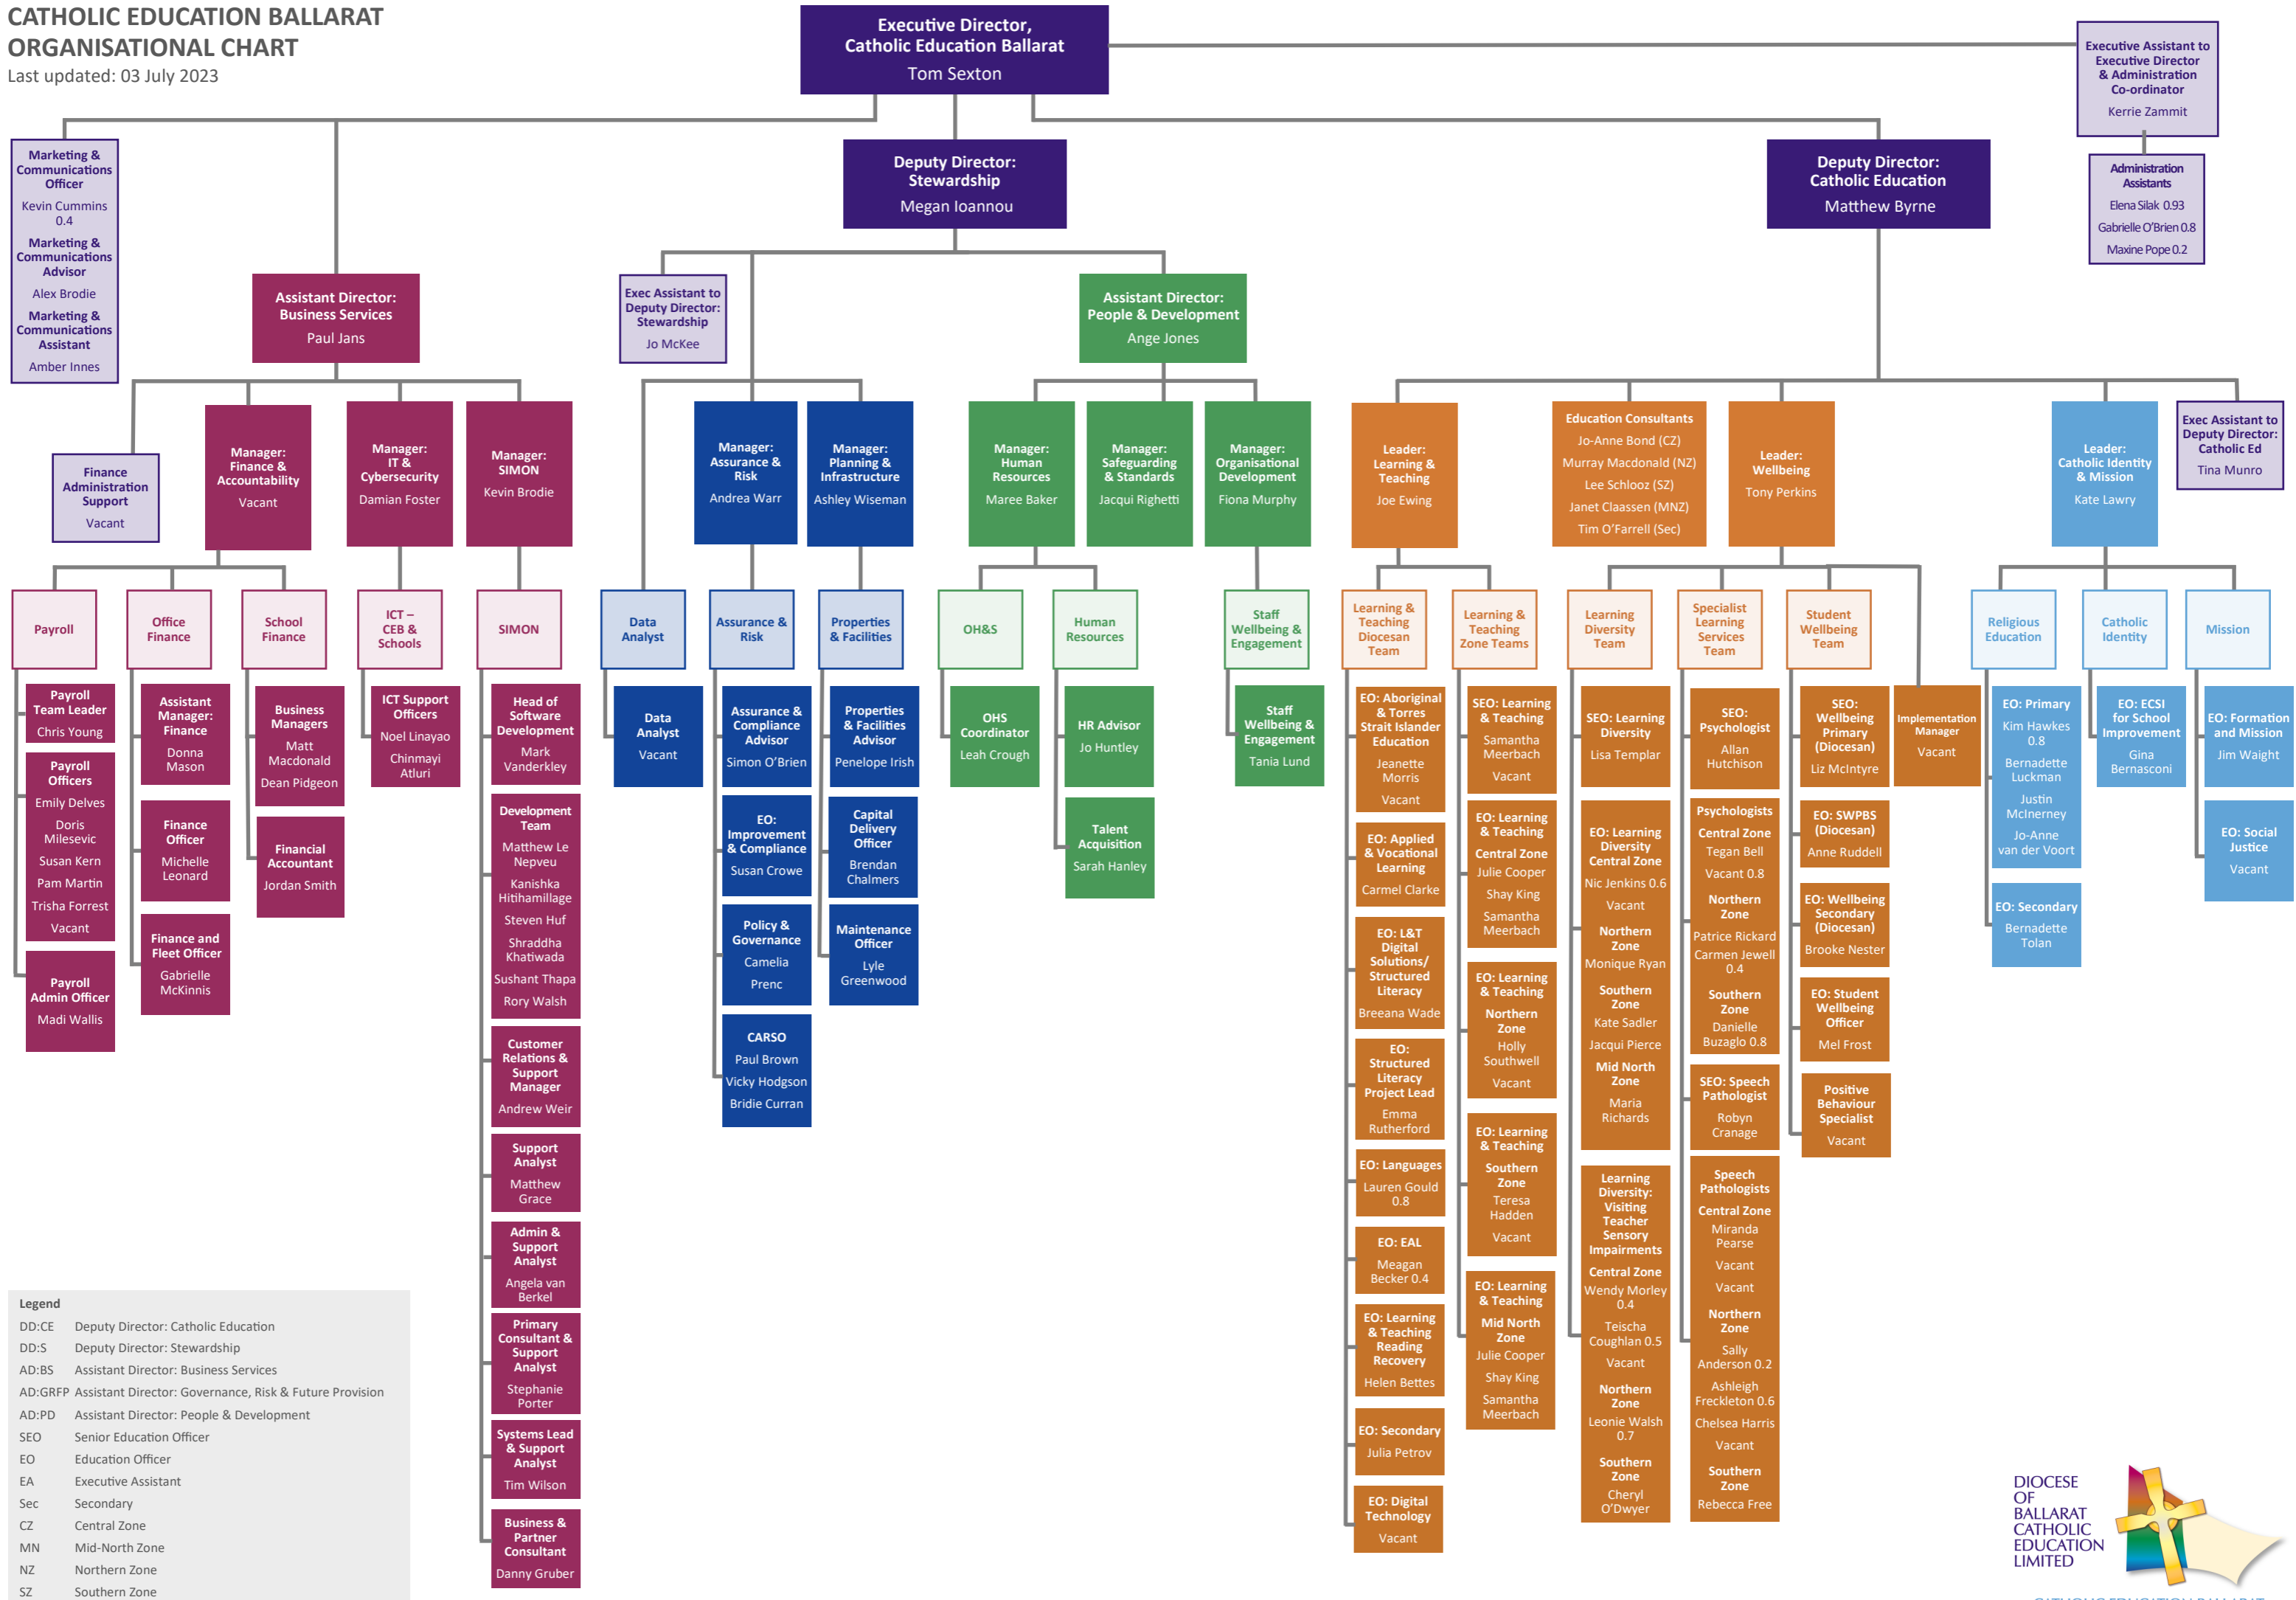

CATHOLIC EDUCATION BALLARAT ORGANISATIONAL CHART

Last updated: 03 July 2023

Legend

- DD:CE Deputy Director: Catholic Education
- DD:S Deputy Director: Stewardship
- AD:BS Assistant Director: Business Services
- AD:GRFP Assistant Director: Governance, Risk & Future Provision
- AD:PD Assistant Director: People & Development
- SEO Senior Education Officer
- EO Education Officer
- EA Executive Assistant
- Sec Secondary
- CZ Central Zone
- MN Mid-North Zone
- NZ Northern Zone
- SZ Southern Zone