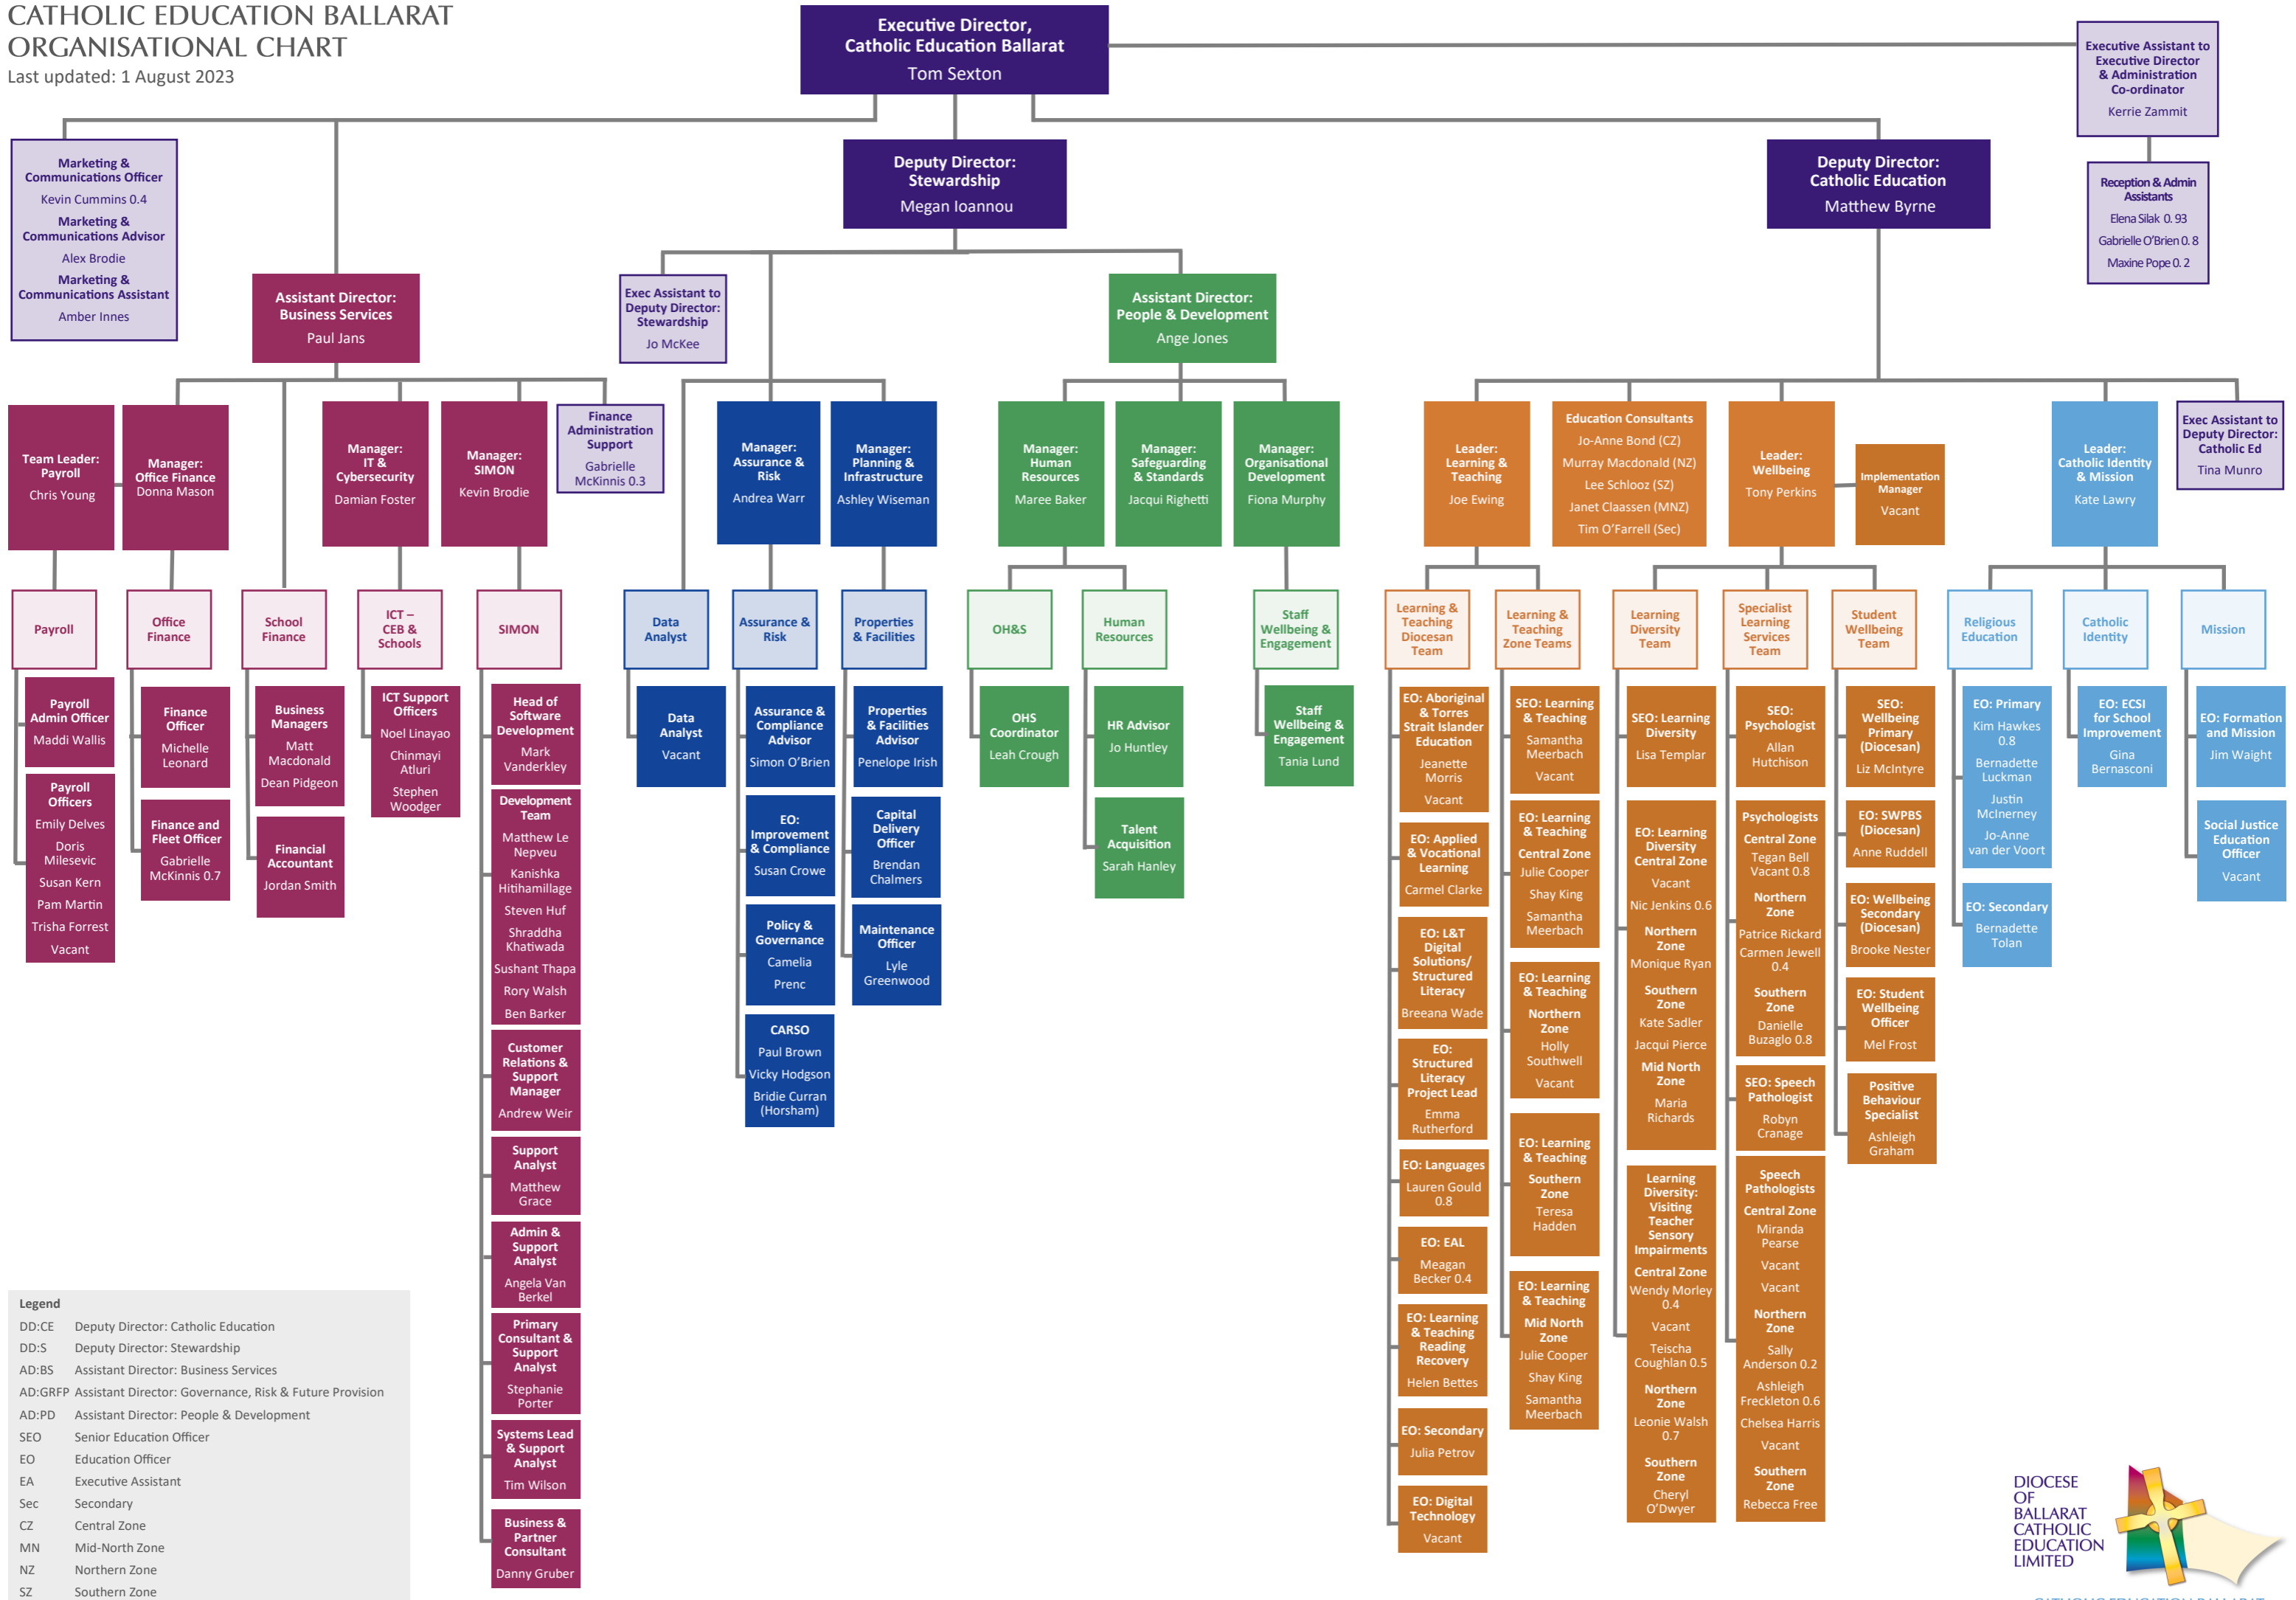

CATHOLIC EDUCATION BALLARAT ORGANISATIONAL CHART

Last updated: 1 August 2023

Legend	
DD:CE	Deputy Director: Catholic Education
DD:S	Deputy Director: Stewardship
AD:BS	Assistant Director: Business Services
AD:GRFP	Assistant Director: Governance, Risk & Future Provision
AD:PD	Assistant Director: People & Development
SEO	Senior Education Officer
EO	Education Officer
EA	Executive Assistant
Sec	Secondary
CZ	Central Zone
MN	Mid-North Zone
NZ	Northern Zone
SZ	Southern Zone