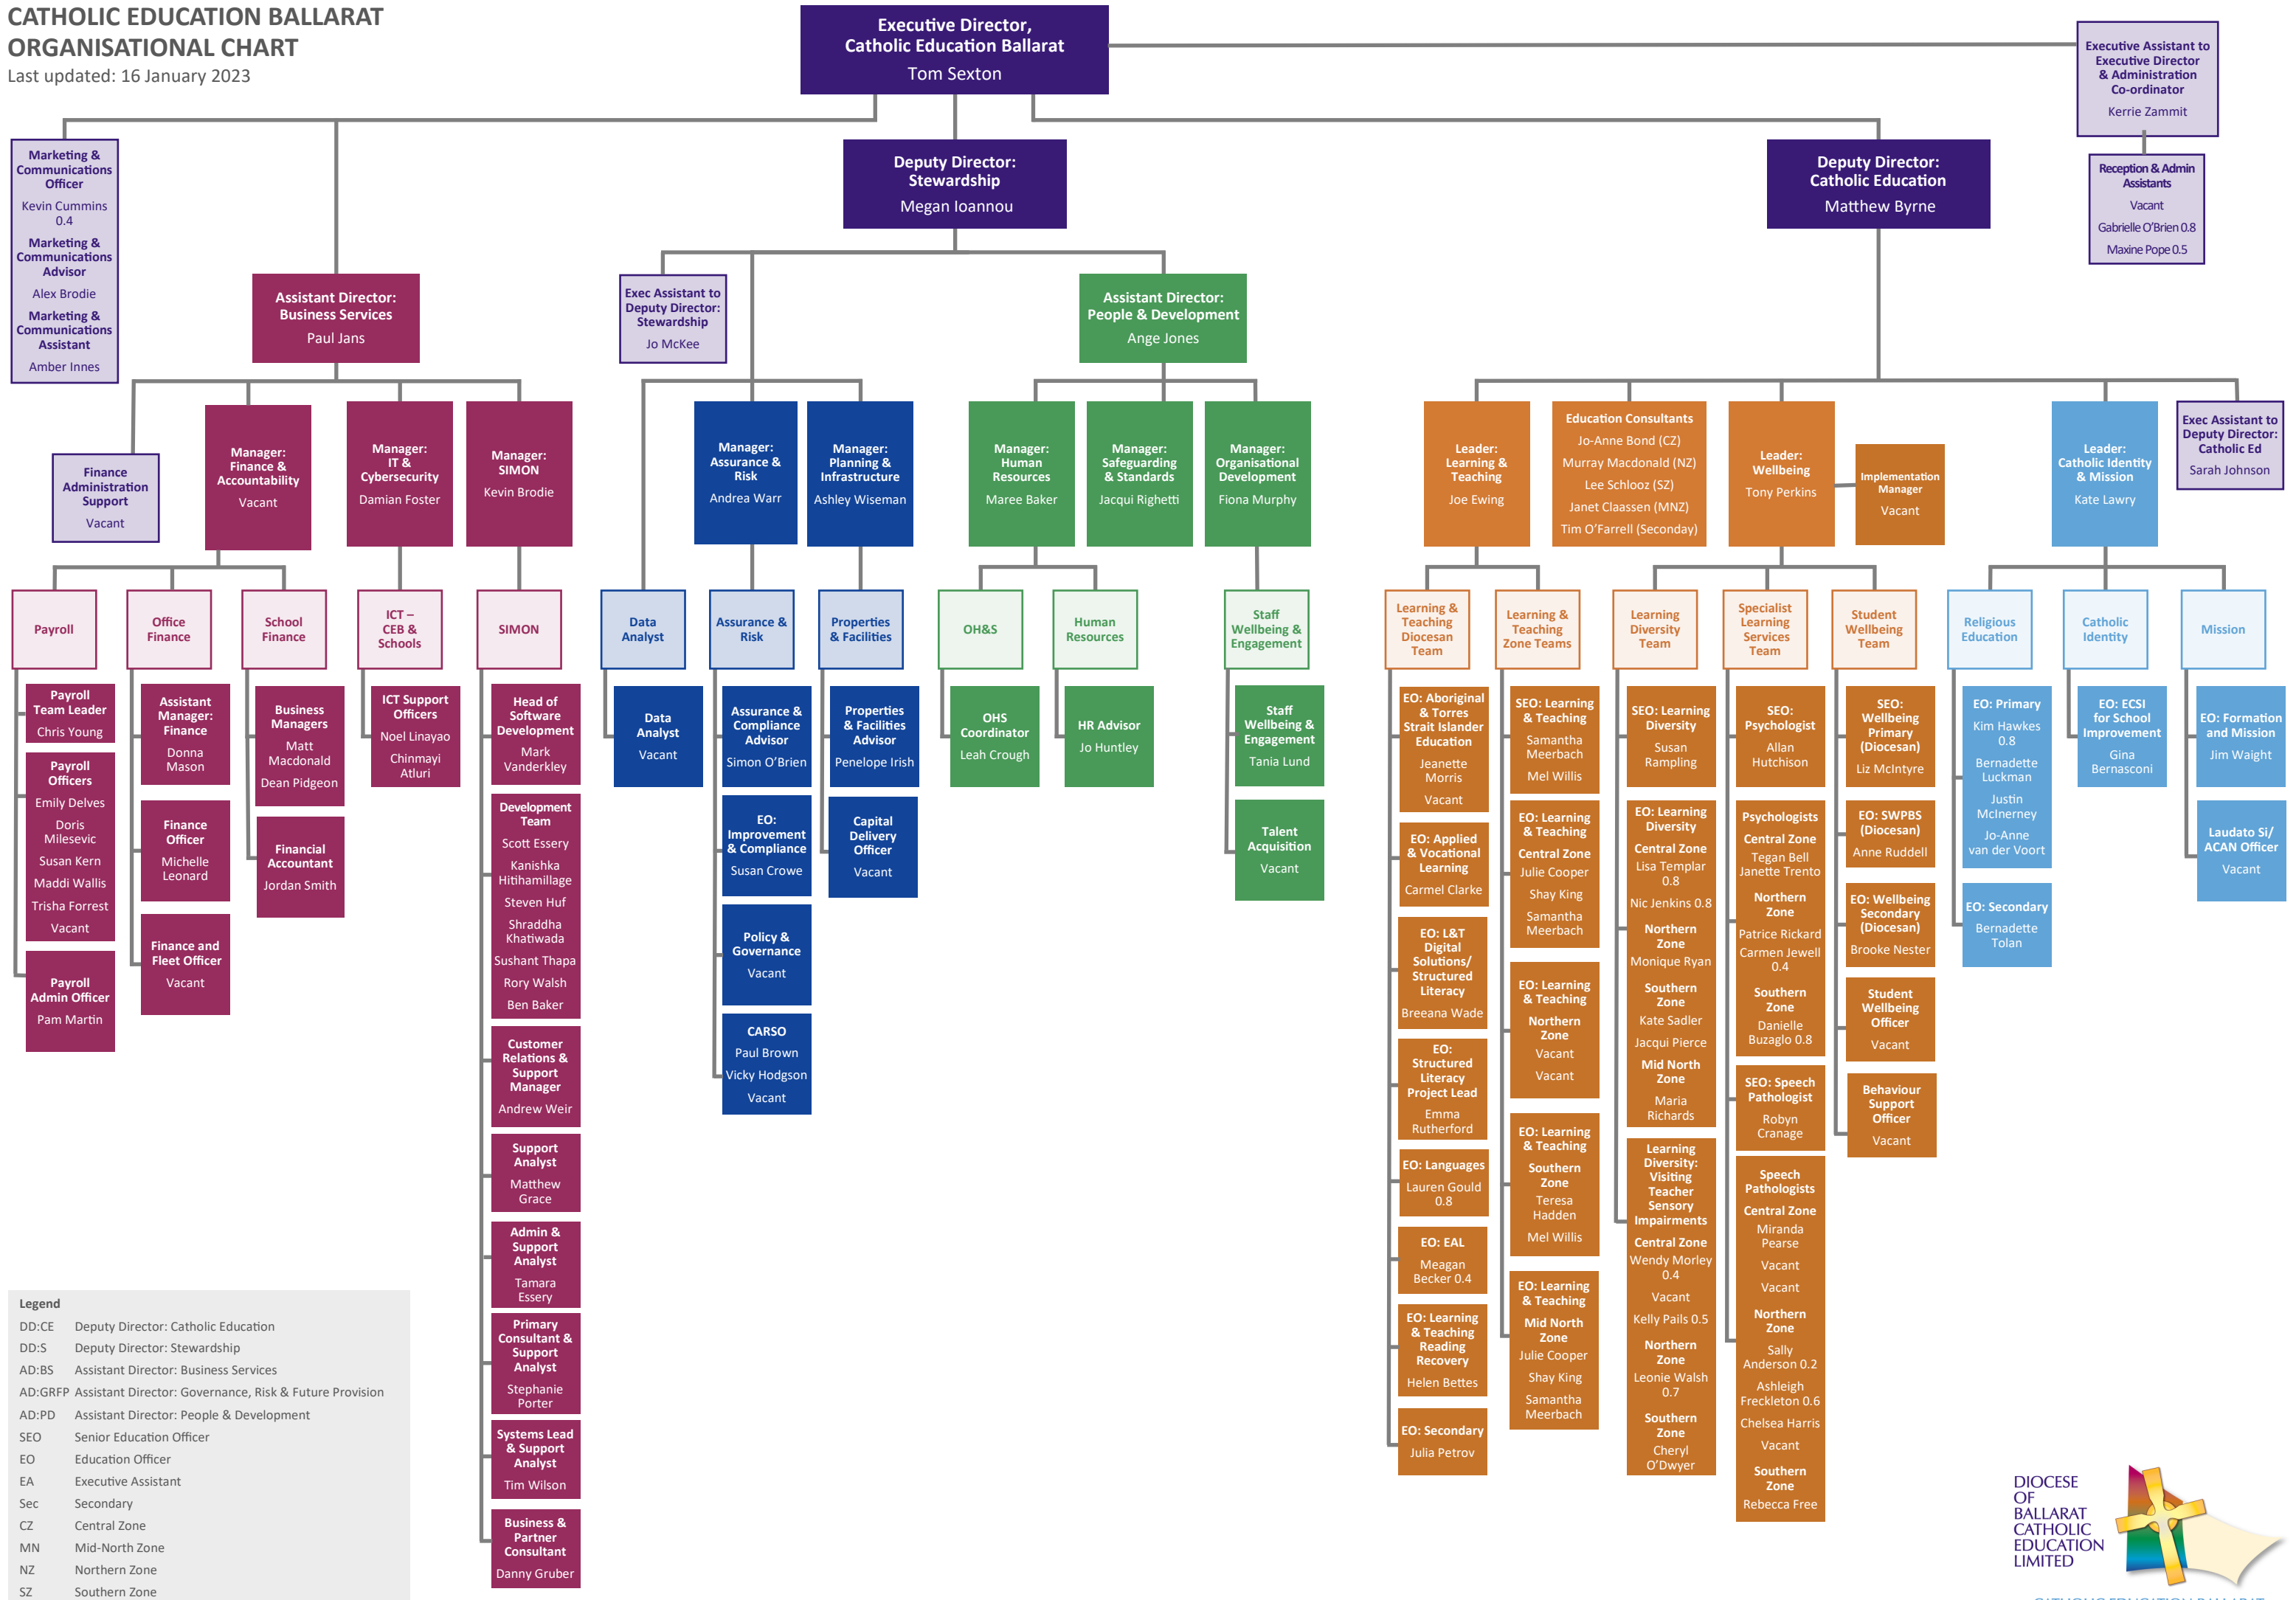

CATHOLIC EDUCATION BALLARAT ORGANISATIONAL CHART

Last updated: 16 January 2023

Legend	
DD:CE	Deputy Director: Catholic Education
DD:S	Deputy Director: Stewardship
AD:BS	Assistant Director: Business Services
AD:GRFP	Assistant Director: Governance, Risk & Future Provision
AD:PD	Assistant Director: People & Development
SEO	Senior Education Officer
EO	Education Officer
EA	Executive Assistant
Sec	Secondary
CZ	Central Zone
MN	Mid-North Zone
NZ	Northern Zone
SZ	Southern Zone