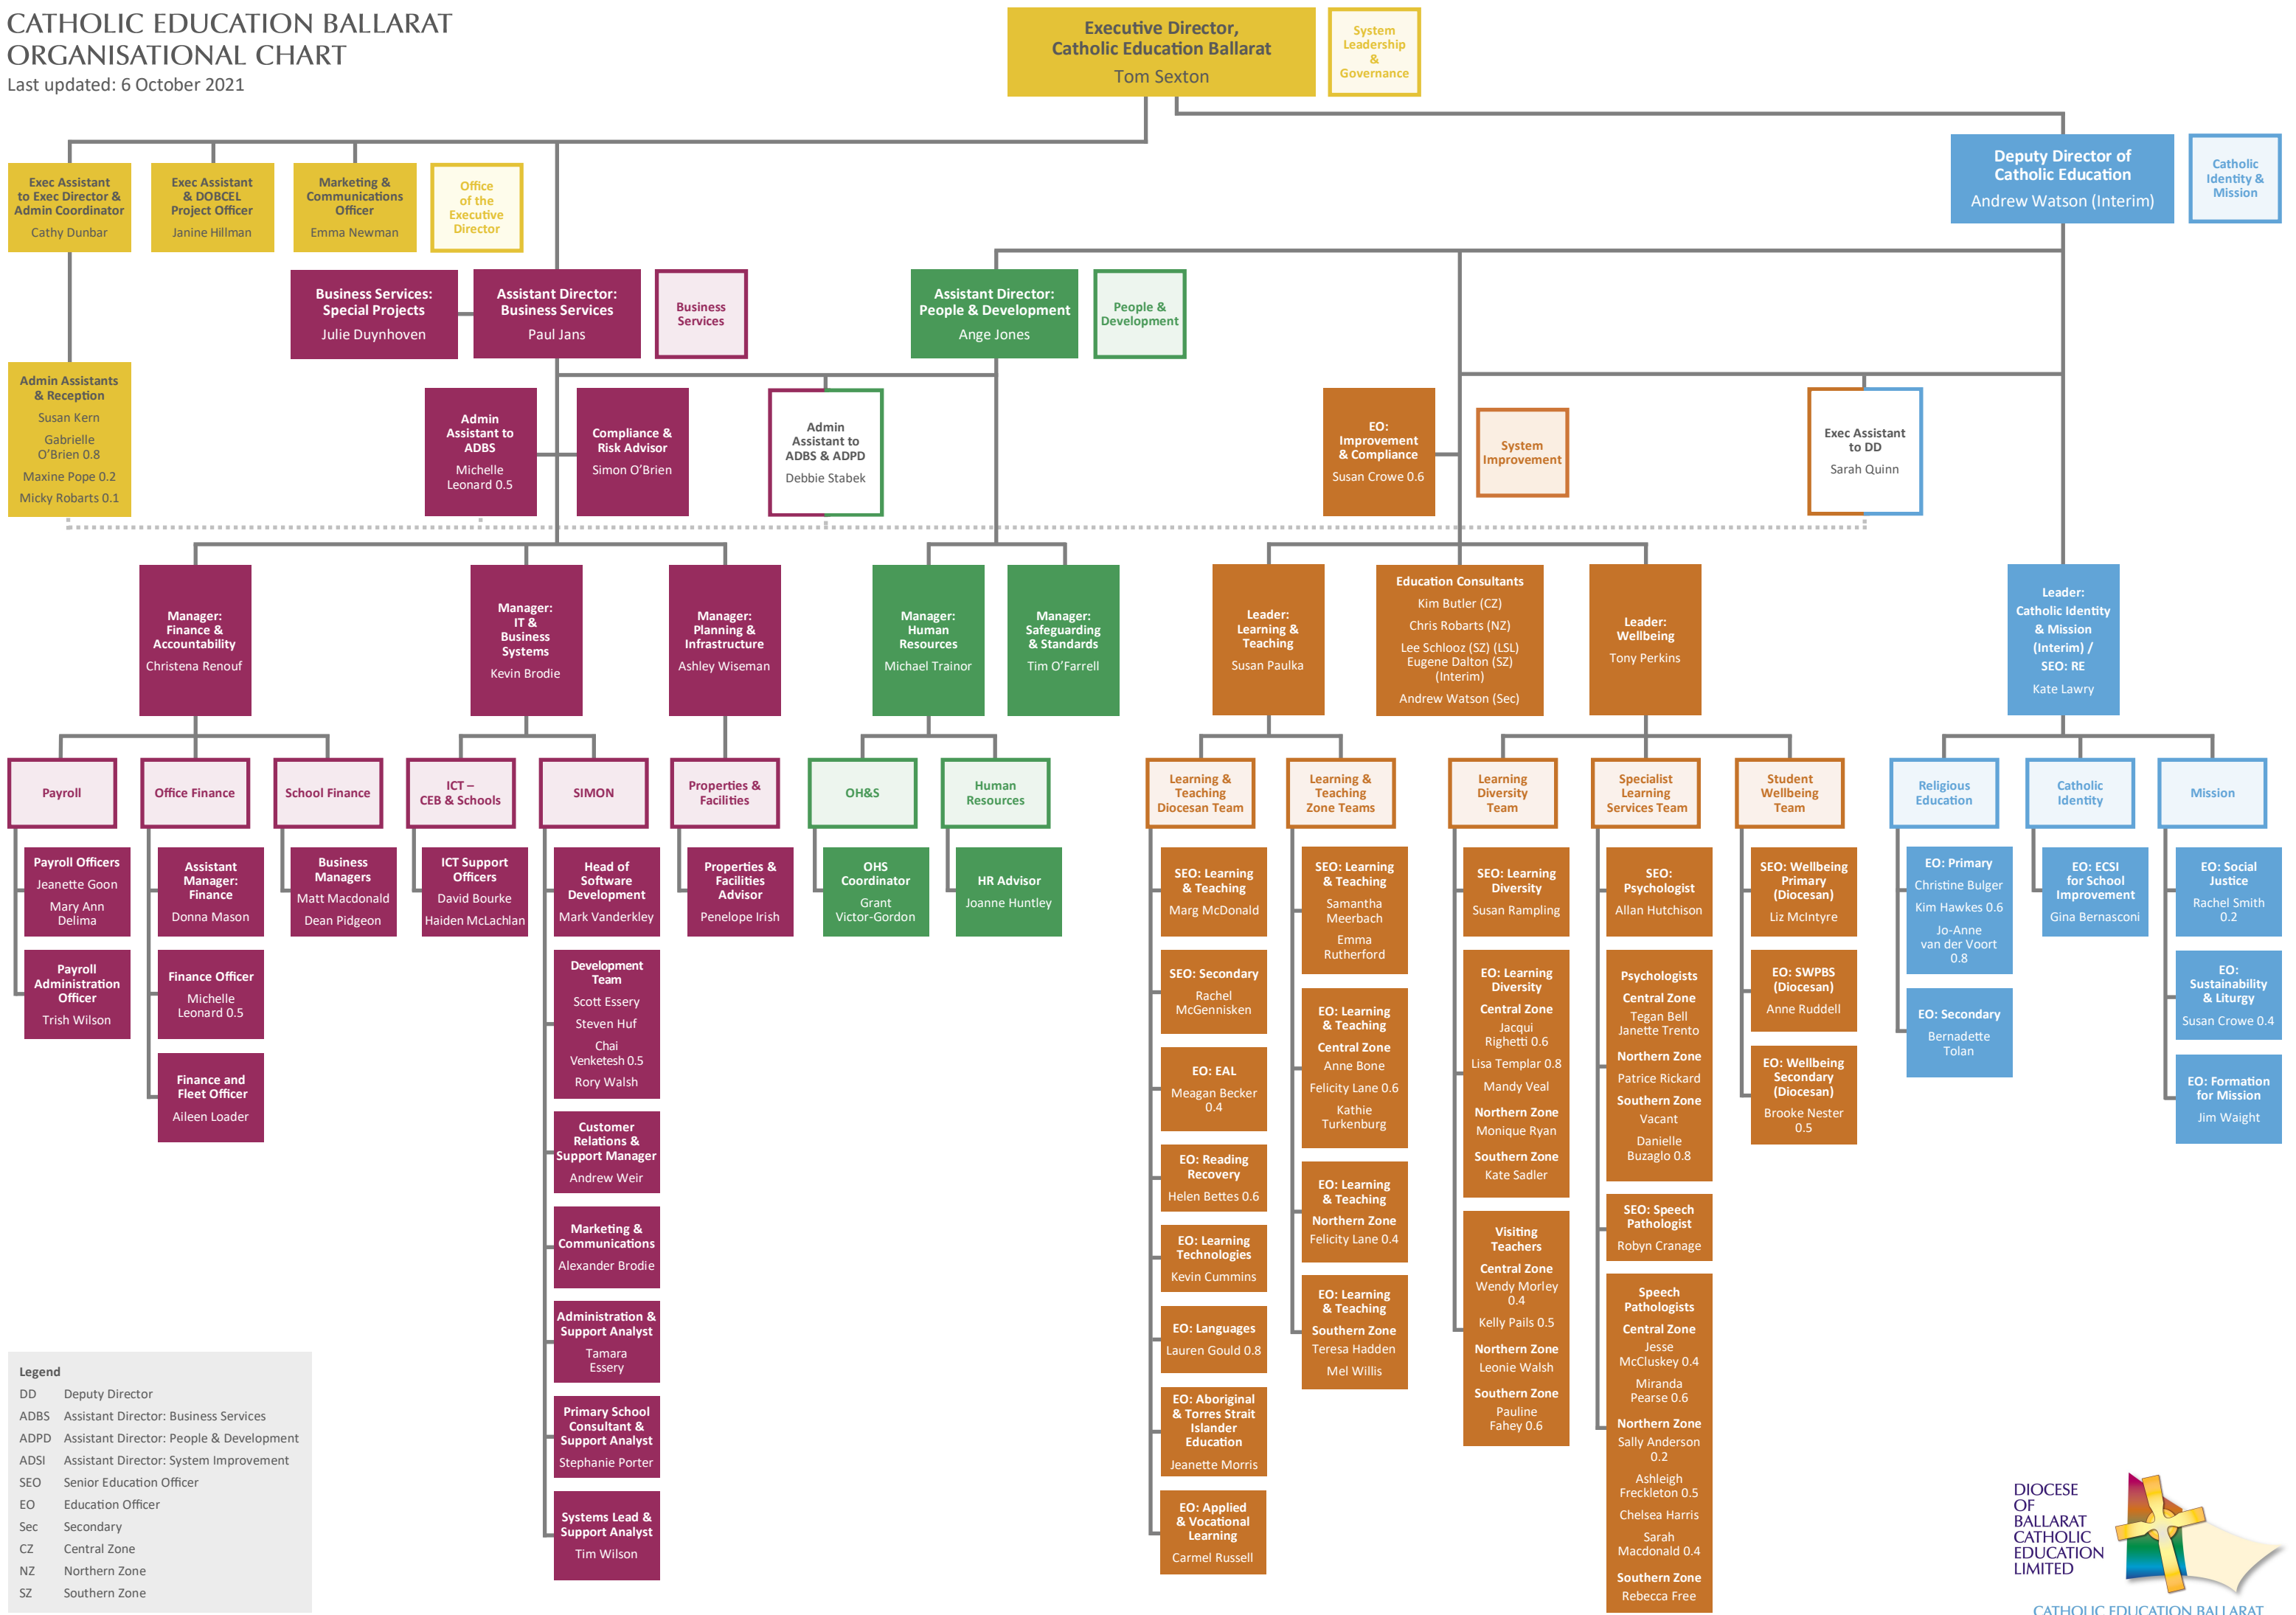

CATHOLIC EDUCATION BALLARAT ORGANISATIONAL CHART

Last updated: 6 October 2021

Legend

- DD Deputy Director
- ADBS Assistant Director: Business Services
- ADPD Assistant Director: People & Development
- ADSI Assistant Director: System Improvement
- SEO Senior Education Officer
- EO Education Officer
- Sec Secondary
- CZ Central Zone
- NZ Northern Zone
- SZ Southern Zone